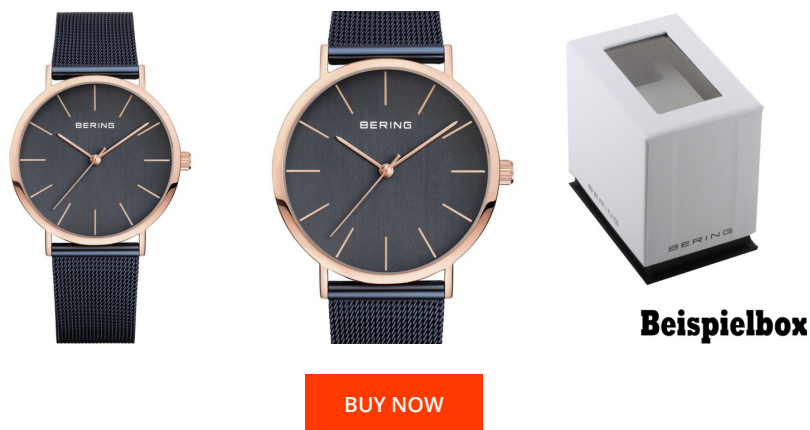

DIALANDO®

Bering ladies' watch 13436-367 Specifications

This document contains all the specifications for the Bering Classic 13436-367 ladies' watch. We at the [DIALANDO® watch store](https://www.dialando.pl/) offer a large selection of authentic watches from the best watch brands in the world.
<https://www.dialando.pl/>

PRODUCT INFORMATION

EAN	4894041202464
Gender	Ladies
Brand	Bering
Collection	Classic 36 mm
Warranty [years]	2

PRODUCT EXECUTION

Display Type	Analogue
Movement type	Quartz (Battery)
Functions	Second / Minute / Hour

MEASURES

Case width [mm]	36
Case thickness [mm]	9
Lug width [mm]	18
Max. wrist circumference [mm]	210

MATERIAL & COLOUR

Strap Material	Stainless steel
Strap Colour	Blue
Case Material	Stainless steel
Case Colour	Rose gold
Case Surface	Polished
Colour of the dial	Blue
Glass	Sapphire glass

DETAILS

Bezel	Fixed
Case Bottom	Stainless steel bottom (pressed)
Clasp	Clip clasp
Water resistant	3 ATM